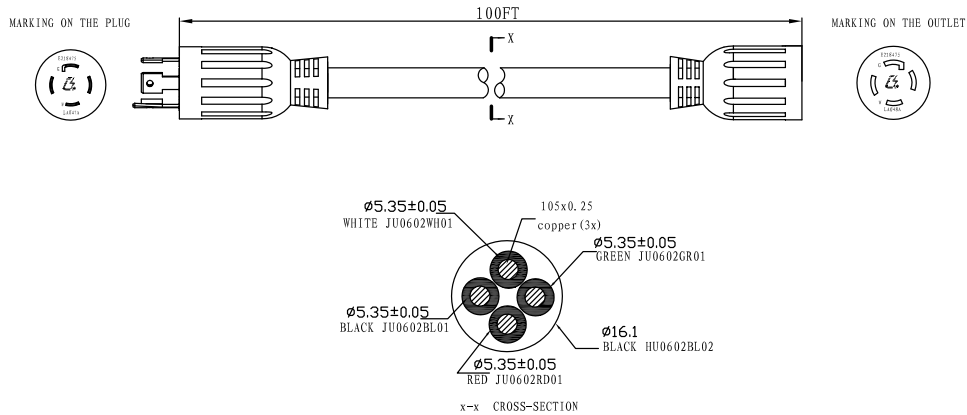

CONTRACTOR	
PROJECT	DATE
PREPARED BY	MODEL :

SERIES SPECIFICATIONS

RPP's generator extension cords are a quick and convenient way to get additional cord length between the generator and transfer switch, power inlet box, power tool or appliance.

LINE DRAWING

CONSTRUCTION

Length
100ft.

Amp Rating
30A

Color
Black

Type
SJTW

AWG
10

of Conductors
4