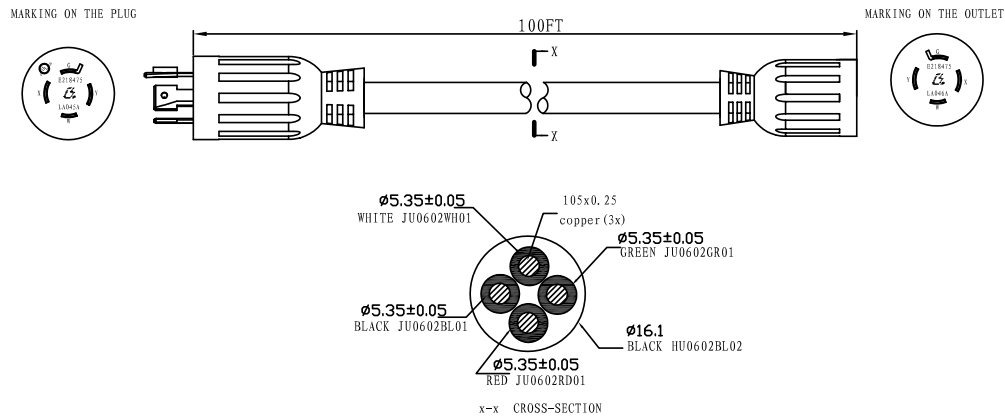

## SERIES SPECIFICATIONS

RPP's generator extension cords are a quick and convenient way to get additional cord length between the generator and transfer switch, power inlet box, power tool or appliance.

## LINE DRAWING

## CONSTRUCTION

**Length**  
100ft.

**Amp Rating**  
20A

**Color**  
Black

**Type**  
SJTW

**AWG**  
10

**# of Conductors**  
4

**Conductor Material**  
Copper