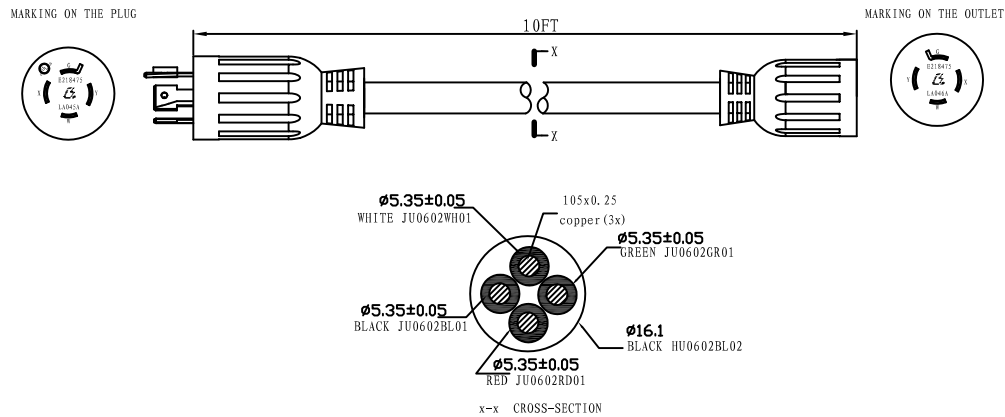

## SERIES SPECIFICATIONS

RPP's generator extension cords are a quick and convenient way to get additional cord length between the generator and transfer switch, power inlet box, power tool or appliance.

## LINE DRAWING

## CONSTRUCTION

**Length**  
10ft.

**Amp Rating**  
20A

**Color**  
Black

**Type**  
SJTW

**AWG**  
10

**# of Conductors**  
4

**Conductor Material**  
Copper