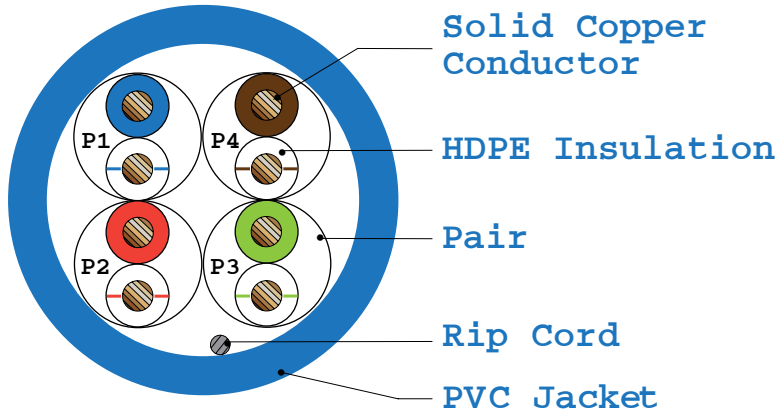

LINE DRAWING

PAIR	COLOR CODING
P1	BLUE-WHITE/BLUE
P2	ORANGE-WHITE/ORANGE
P3	GREEN- WHITE/GREEN
P4	BROWN- WHITE/BROWN

Color hues may vary slightly from those pictured.

CONSTRUCTION

Conductor Material

Solid-Bare Copper

Conductor O.D.

0.500 ±0.005mm

Insulation Material

HDPE

Insulation Diameter

0.88 ±0.03mm

Sheath Material

PVC

Sheath Thickness

0.50 ±0.05mm

External O.D.

5.0 ±0.4mm

Cable Construction

24AWG U/UTPx4P

Ripcord

Nylon

APPLICATION AND PERFORMANCE SPECIFICATION INFORMATION IS SUBJECT TO CHANGE WITHOUT NOTIFICATION

404 NW ENTERPRISE DR. PORT ST. LUCIE, FL 34986 | 772.408.5213 | WWW.RPP-USA.COM